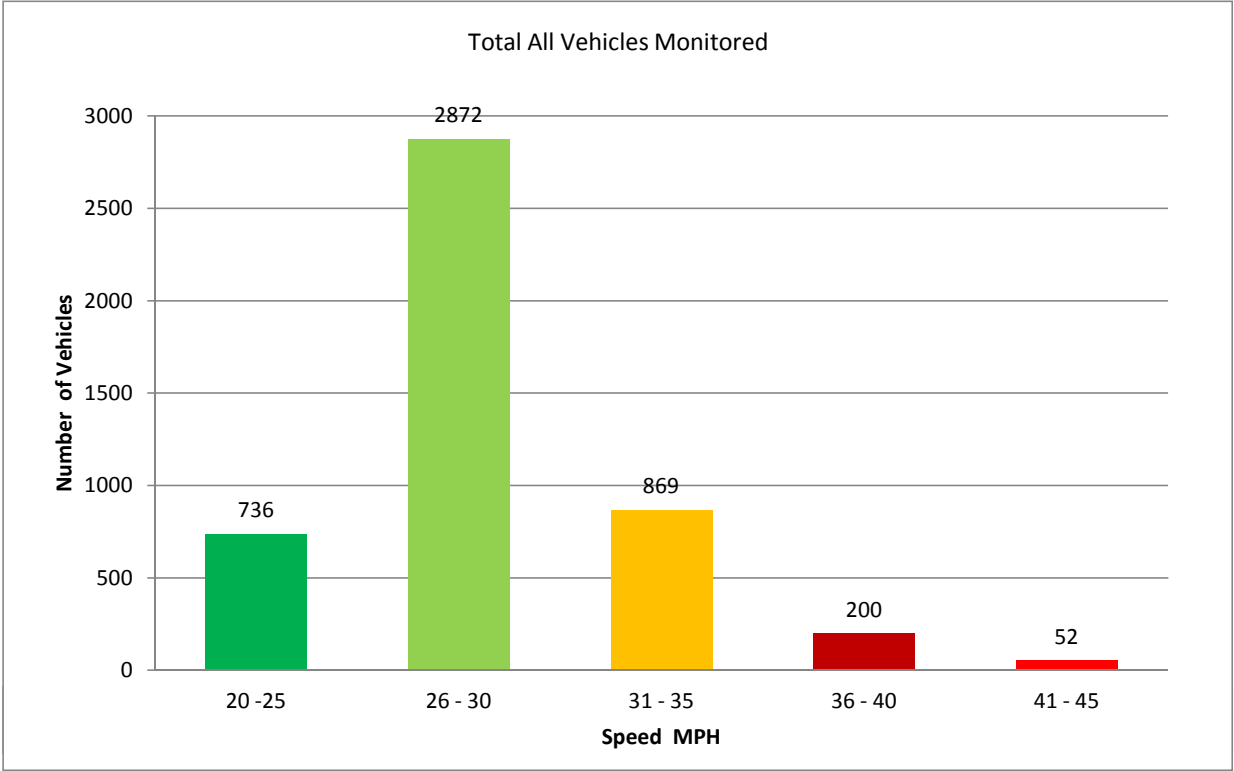

Traffic Monitoring

Harborough Magna

July 9th to 20th 2012

Total number of vehicles monitored - 4729

Traffic Monitoring

Harborough Magna

July 9th to 20th 2012